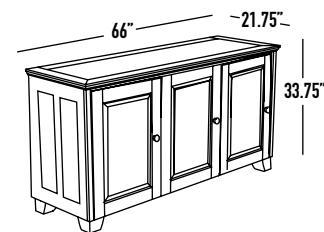

hampton 337 - HA337DB