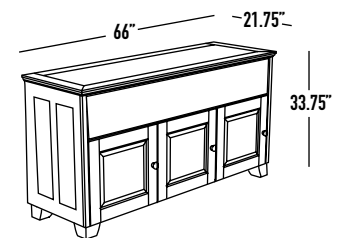

hampton 339 - HA339DB