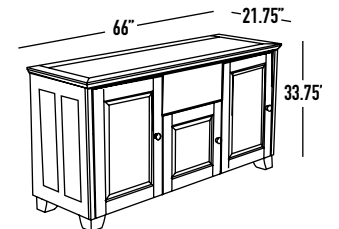

hampton 336 - HA336DB