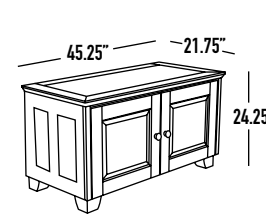

hampton

Distressed Black finish that recalls the distinguished furnishings of a European country manor house. Like a fine antique, a Hampton cabinet will be at home just about anywhere.

hampton 221 - HA221DB