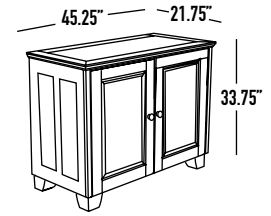

hampton 323 - HA323DB