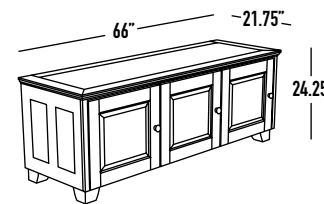

hampton 237 - HA237DB