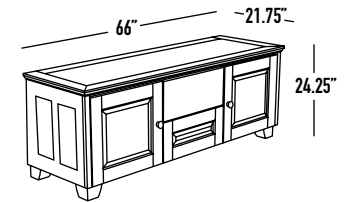

hampton 236 - HA236DB