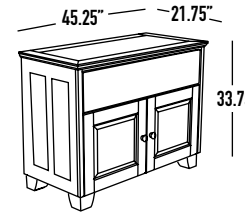

hampton 329 - HA329DB